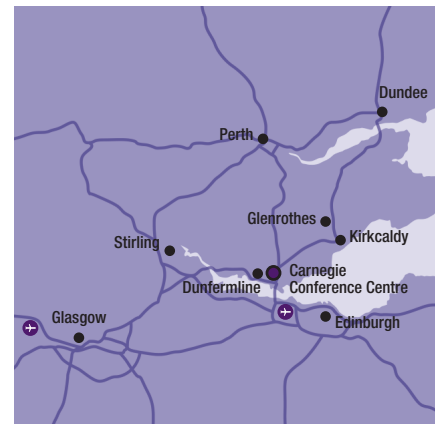

At the next set of lights, continue straight ahead along Carnegie Drive, past the Tesco supermarket on your left.

Stay on Carnegie Drive, continuing straight ahead past the Kingsgate Shopping Centre on your right onto the Sinclair Gardens roundabout. Take the second exit off the roundabout onto Appin Crescent then Halbeath Road.

From Edinburgh

Leave the M90 motorway at Junction 3. At the roundabout take the second exit following the signs for Dunfermline. At the next roundabout take the second exit and carry on to the next roundabout. Take the third exit and drive past Fife College to the next roundabout where you should take the first exit by the Holiday Inn Express. Carnegie Conference Centre is at the top of the road.

From Perth and the North

Join the M90 towards Forth Bridge and Edinburgh.

Leave at Junction 3 (signposted A92/A907 Kirkcaldy, Glenrothes, Dunfermline).

At the roundabout take the fourth exit following the signs for Dunfermline. At the next roundabout take the second exit and carry on to the next roundabout. Take the third exit and drive past Fife College to the next roundabout where you should take the first exit by the Holiday Inn Express. Carnegie Conference Centre is at the top of the road.

Tel: 0344 248 0142

Email: info@carnegieconferencecentre.co.uk

From Dundee and Kirkcaldy

Travel on the A92 southbound. Leave the A92 at Junction 2a (signposted Dunfermline, M90 North). At the roundabout take the third exit. At the next roundabout take the second exit and carry on to the next roundabout. Take the third exit and drive past Fife College to the next roundabout where you should take the first exit by the Holiday Inn Express. Carnegie Conference Centre is at the top of the road.